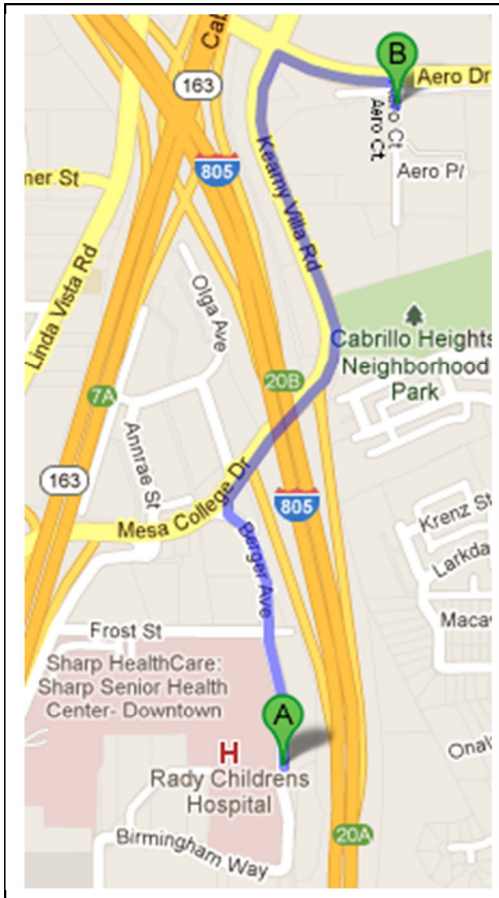

DIRECTIONS TO NATIONAL UNIVERSITY PARKING STRUCTURE 3678 Aero Court, San Diego, CA 92123

Directions to N. U from Rady Children's Hospital:

1. Head North on Children's Way
2. Continue North on Berger Ave.
3. Right on Mesa College Dr.
4. Continue North on Kearny Villa Rd.
5. Right on Aero Dr.
6. Take 1st Right on Aero Ct.
7. N.U. Parking Structure on the right.
8. *****Must Park on Upper Level*****

Instructions: (see picture below)

1. Follow purple line while driving to locate Upper Level of N.U. parking structure.
2. **All Employees & Students must park at upper level.**
3. Stairs located at North-East corner of Structure.
4. Follow yellow line to front of Rady Children's Plaza
5. Shuttle pick up point is in front of Plaza.
6. Shuttle schedule posted at front of Plaza

**For Security
Concerns or
after hours
shuttle service
call the
Rady Children's
Security Desk
at
(858) 966-8103**