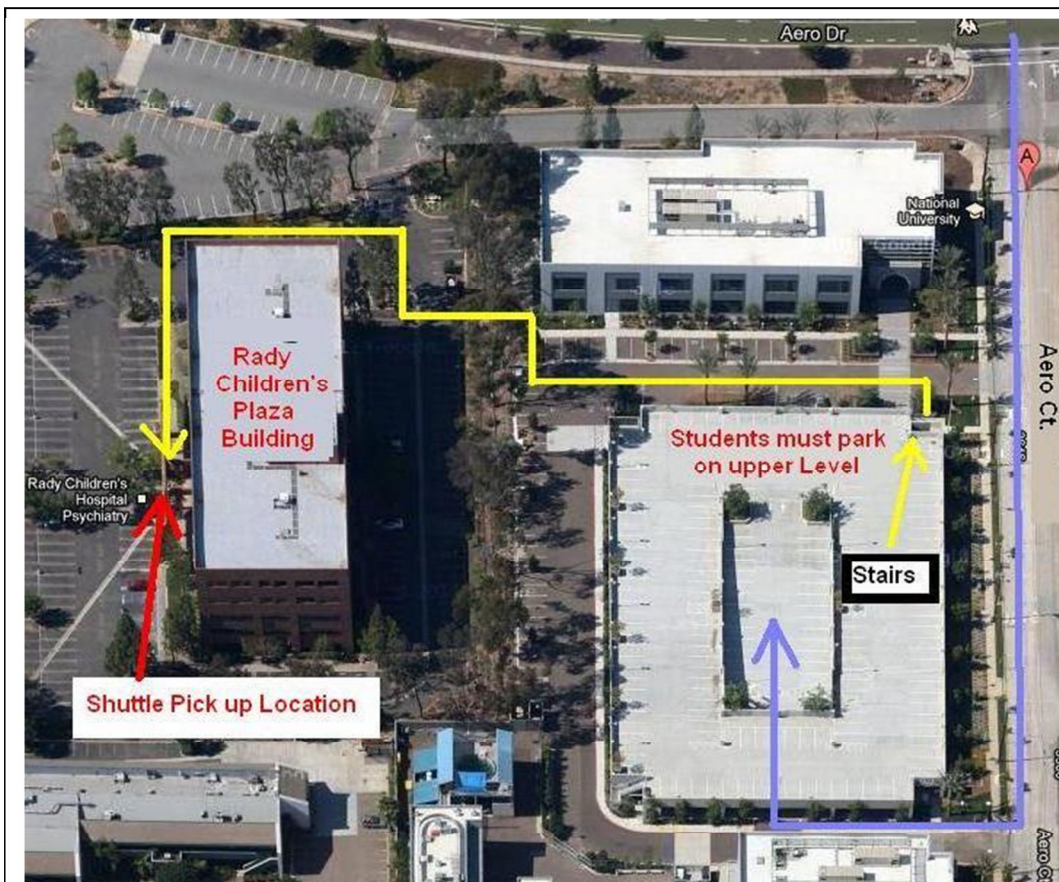

DIRECTIONS TO NATIONAL UNIVERSITY PARKING STRUCTURE 3678 Aero Court, San Diego, CA 92123

Directions to N. U from Rady Children's Hospital:

1. Head North on Children's Way
2. Continue North on Berger Ave.
3. Right on Mesa College Dr.
4. Continue North on Kearny Villa Rd.
5. Right on Aero Dr.
6. Take 1st Right on Aero Ct.
7. N.U. Parking Structure on the right.
8. *****Must Park on Upper Level*****

Instructions: (see picture below)

1. Follow purple line while driving to locate Upper Level of N.U. parking structure.
2. **All Employees & Students must park at upper level.**
3. Stairs located at North-East corner of Structure.
4. Follow yellow line to front of Rady Children's Plaza
5. Shuttle pick up point is in front of Plaza.
6. Shuttle schedule posted at front of Plaza

**For Security
Concerns or
after hours
shuttle service
call the
Rady Children's
Security Desk
at
(858) 966-8103**